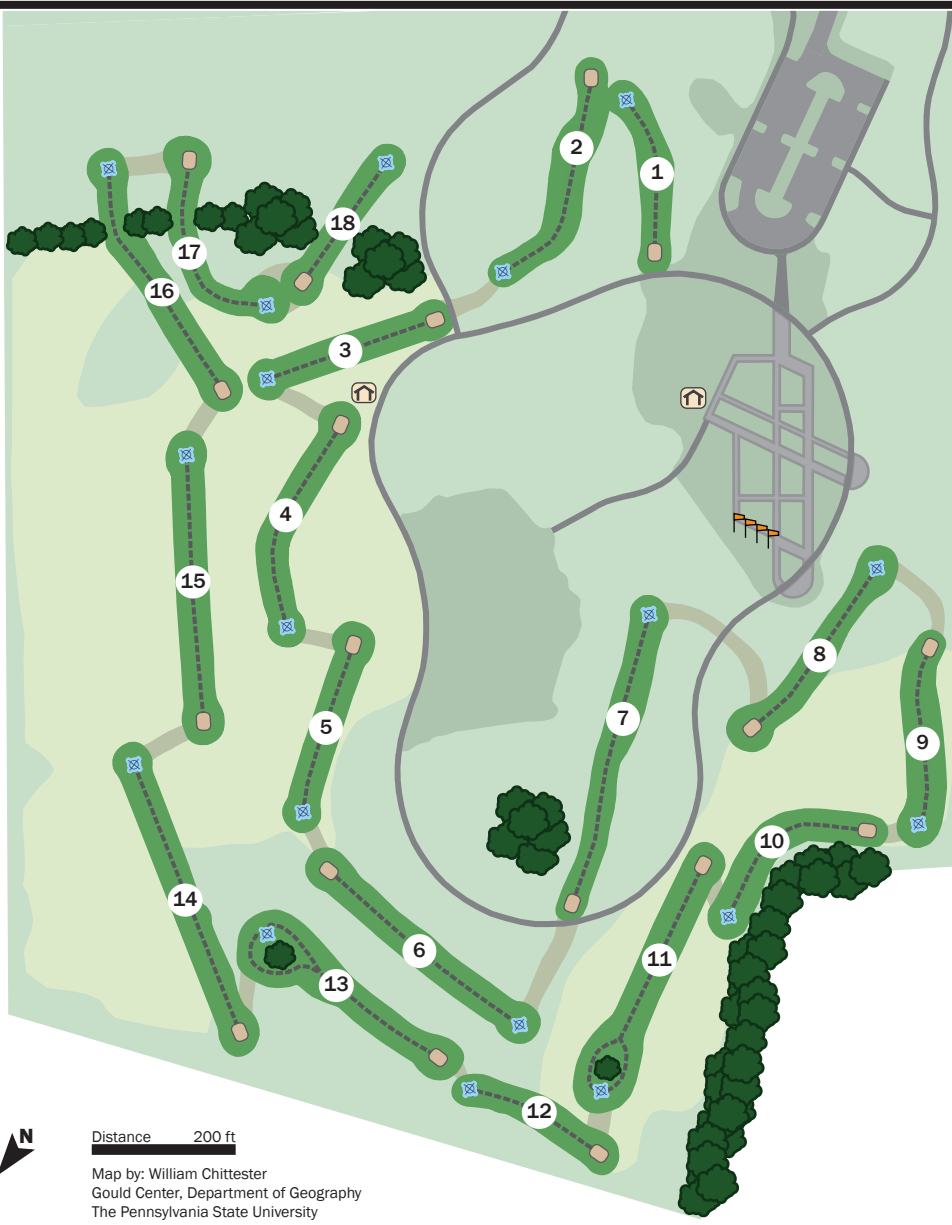

Bernel Road Park Disc Golf Course

GENERAL: Disc golf is played like ball golf using a flying disc. The object is to have fun playing the course from beginning to end in the fewest throws.

TEE OFF: Tee throws must be released from the tee pad.

LIE: The spot where the disc lands.

THROWING ORDER: After the tee-off, the player whose lie is the farthest from the basket throws first. The player with the lowest score on the previous hole is the first to tee-off on the next hole.

FAIRWAY THROWS: Fairway throws must be made with the foot closest to the basket on the lie. The other foot may be no closer to the basket than the lie. A run-up and follow through is permitted.

COMPLETION OF HOLE: A hole is complete when the disc is in the basket.

OUT OF BOUNDS: A throw that lands out of bounds must be played from the point where the disc went out (1 Throw Penalty).

COURSE COURTESY: Do not throw, until the players or park users are out of range!

For more information visit:
www.discgolf.com

This disc golf facility is maintained by:
Centre Region Parks and Recreation (CRPR)
(814) 231-3071 www.crpr.org

Distance 200 ft
Map by: William Chittester
Gould Center, Department of Geography
The Pennsylvania State University

Hole	1	2	3	4	5	6	7	8	9	10	11	12	13	14	15	16	17	18	TOT
Par	3	3	3	3	3	3	3	3	3	3	3	3	3	3	3	3	3	3	54
Distance (feet)	225	330	245	305	240	340	420	255	280	250	355	205	305	400	370	355	285	205	5370